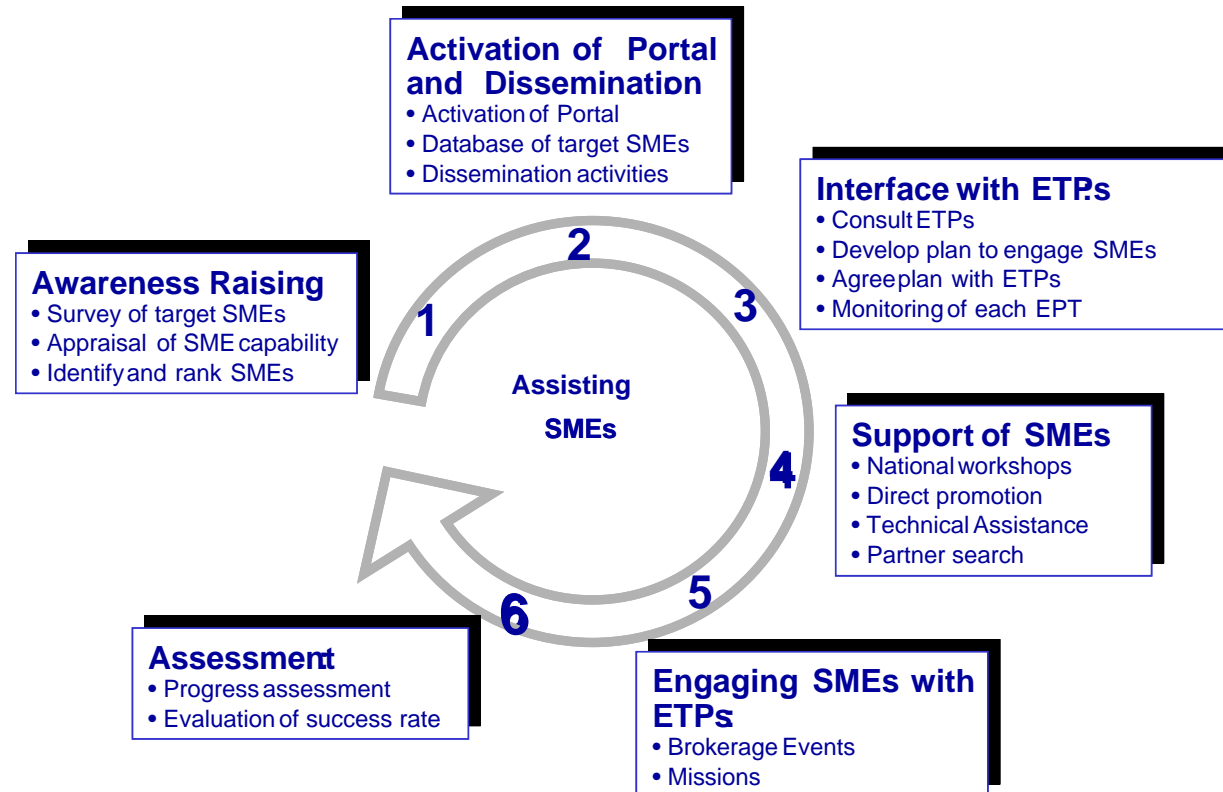

EPISTEP – Project Plan

STEINBEIS - EUROPA - ZENTRUM
Innovation Relay Centre Stuttgart-Erfurt-Zürich